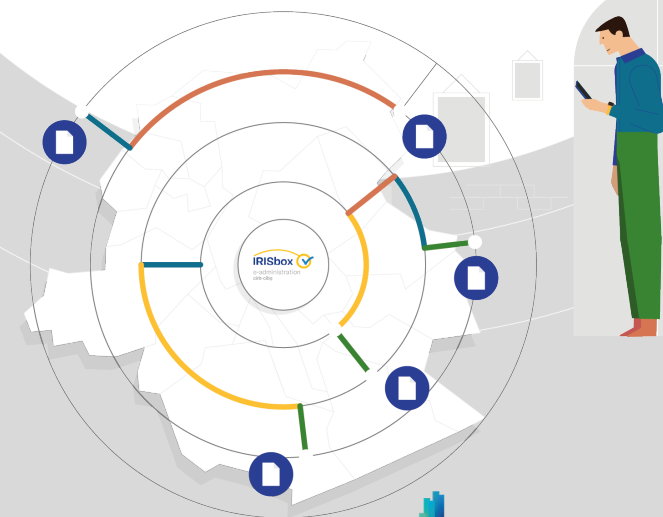

IRISbox.brussels

easy.brussels

BRUSSELS REGIONAL PUBLIC SERVICE

Let us simplify the administration

In partnership with

Do you have administrative steps to undertake?

IRISbox

e-administration
cirb-cibg

Choose IRISbox

The digital one-stop shop of the Brussels Capital Region's administrations.

IRISbox is available without queueing or travelling, 24 hours a day and every day of the week.

IRISbox is the Brussels Capital Region's digital one-stop shop for your online local and regional services.