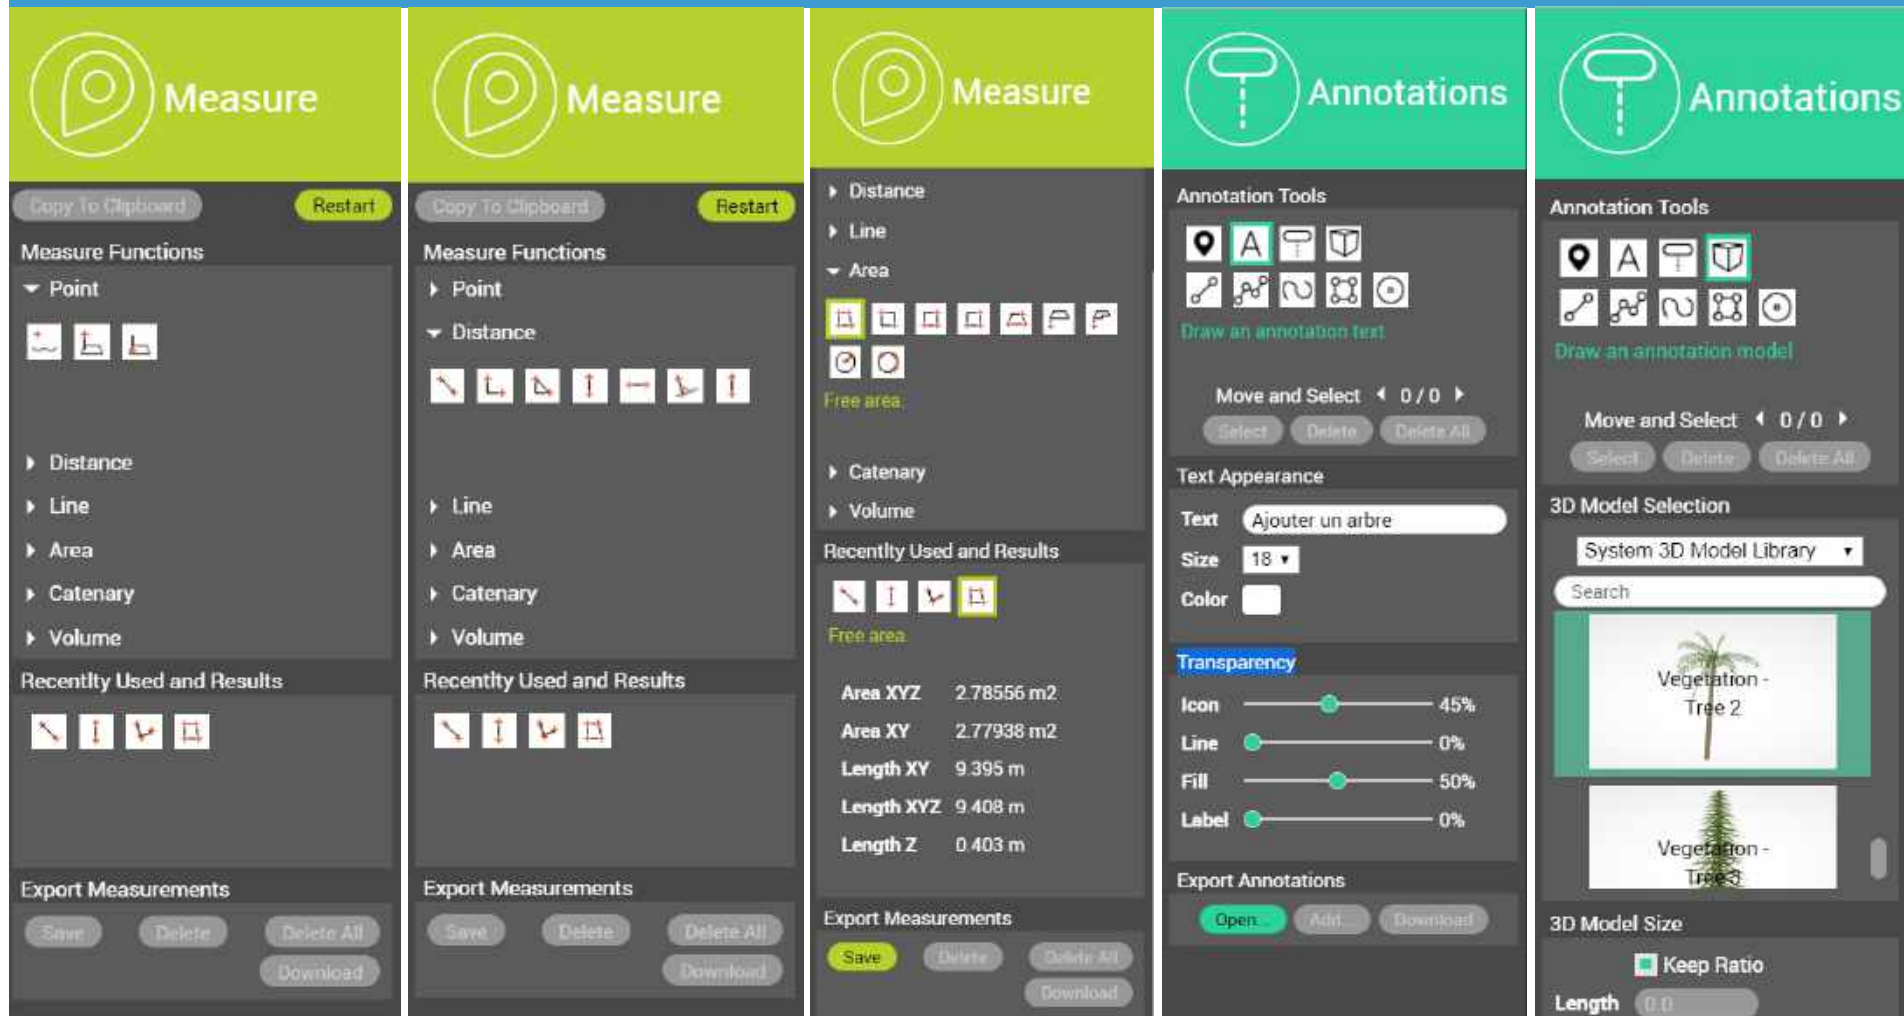

DATA

- OBLIQUES
- ORTHO FOTO
- 3D POINTCLOUD
- 360° PANORAMA
- 3D POINTCLOUD

PLATFORM

- USERS
- STANDARD VIEWER
- DESKTOP
- DATA STORAGE

PLUGIN

FREE

- QGIS
- AUTOCAD MAP 3D
- esri
- MAPGUIDE ENTERPRISE

OP HET TERREIN METEN,
INVENTARISEREN
.... VANUIT UW BUREAU

MESURER? INVENTORISER ...
DEPUIS VOTRE BUREAU

In de beelden navigeren

- Login
- Keuze van kaartmateriaal
- Schermindeling
- Beelden (1 - 4)

The screenshot shows the login interface for 3Dmapping cloud. At the top is the logo. Below it is a blue banner with the text 'SIGN IN'. Underneath are two input fields: 'Email' with the value 'cirb@orbitgis.com' and 'Password' with masked characters. A blue 'LOG IN' button is positioned below the password field, and a 'Remember Me' checkbox is at the bottom.

Naviguer dans les images

- Login
- Choix des ressources
- Subdivision de l'écran
- Images (1 - 4)

ORBIT STANDARD VIEWER

BIKE BOX ? CIRB ?

The image is a screenshot of the CYCLO PARKING website. The top navigation bar is yellow and contains the logo on the left, followed by links for "MON COMPTE", "VOIR LES PARKINGS", "FAQ", and "CONTACT". On the right side of the bar, there is a language selector set to "FR". The main content area is split into two parts. On the left is a photograph of a blue metal bike box with a bicycle parked inside. On the right is a map of Brussels, Belgium, overlaid with numerous blue circular markers, each containing a white number representing the number of available parking spots at that location. An orange button in the top right corner of the map area says "DEMANDER UNE PLACE". The map also shows various landmarks and street names in Brussels.

*Cliquer sur DEMO pour lancer la
présentation de l'Orbit 3DM feature
extraction, partie de l'Orbit Desktop*

FREE

PLUGIN

QGIS

TOEGEVOERDE WAARDE VOOR UW ORGANISATIE

OP AFSTAND WERKEN

Niet meet op het terrain of op kantoor te gaan