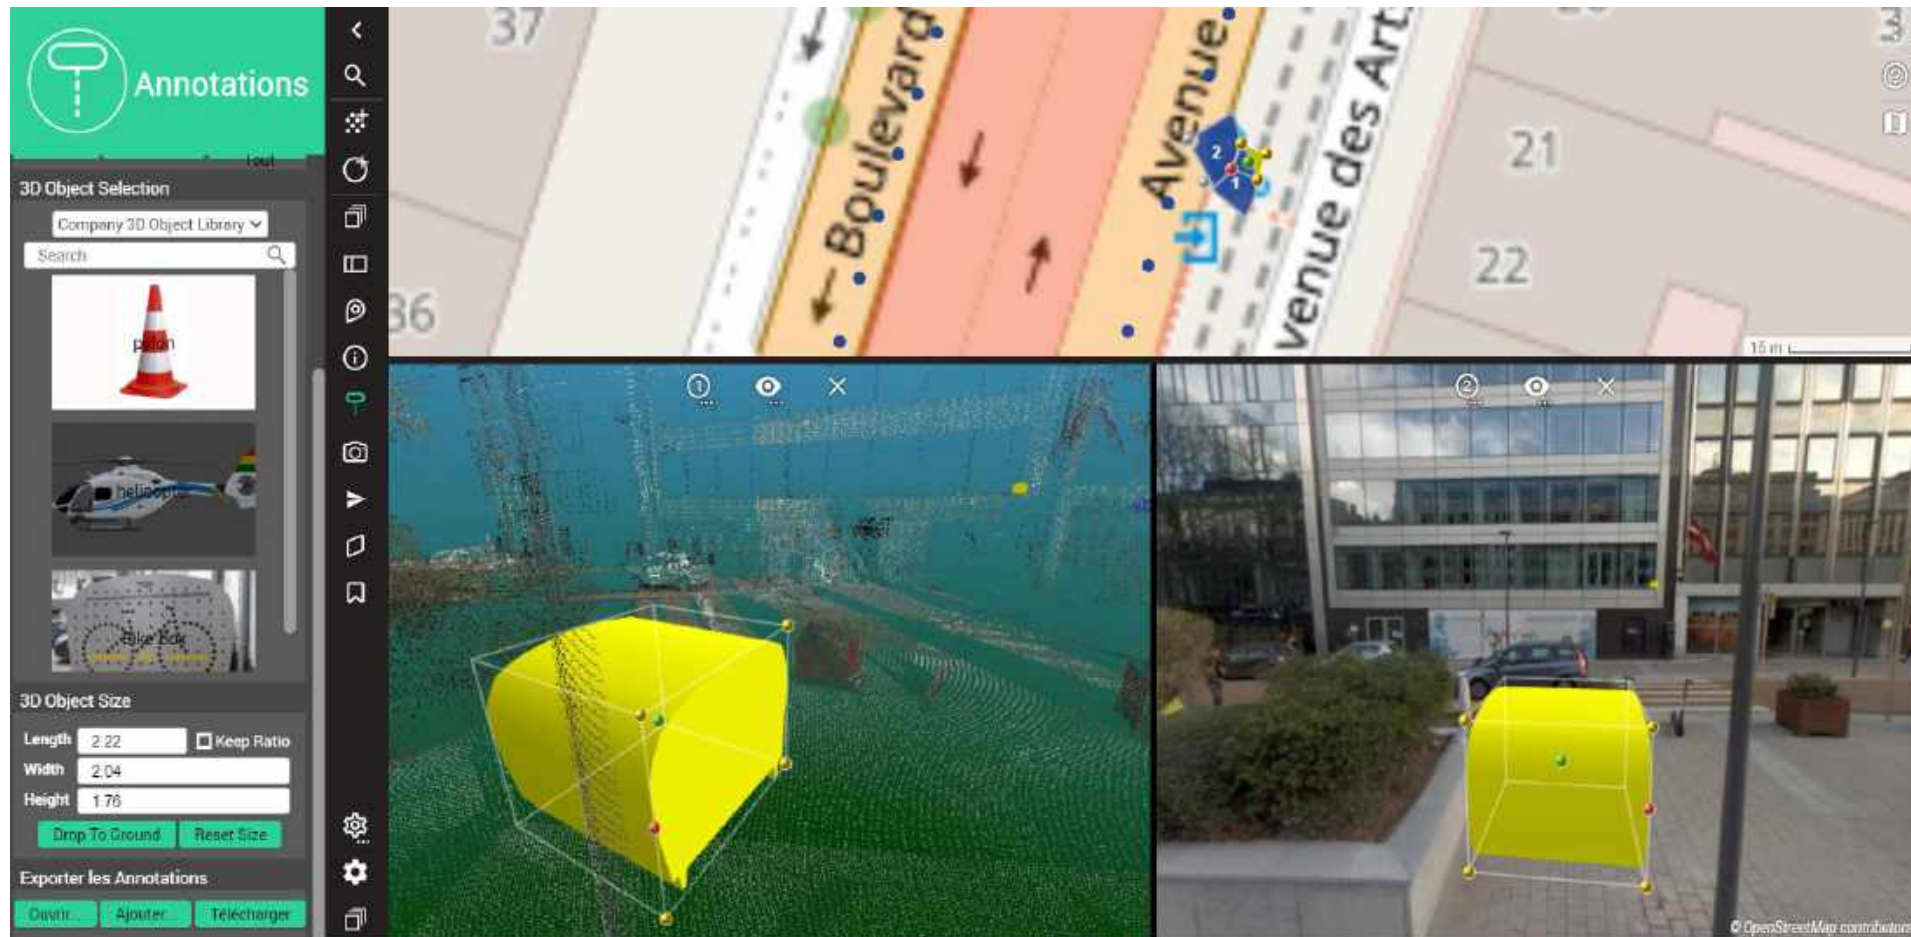

MESURER? INVENTORISER ...
DEPUIS VOTRE BUREAU

In de beelden navigeren

- Login
- Keuze van kaartmateriaal
- Schermindeling
- Beelden (1 - 4)

The screenshot shows the login interface for 3Dmapping cloud. At the top is the logo. Below it is a blue banner with the text 'SIGN IN'. Underneath are two input fields: 'Email' with the value 'cirb@orbitgis.com' and 'Password' with masked characters. A blue 'LOG IN' button is positioned below the password field, and a 'Remember Me' checkbox is at the bottom.

Naviguer dans les images

- Login
- Choix des ressources
- Subdivision de l'écran
- Images (1 - 4)

ORBIT STANDARD VIEWER

BIKE BOX ? CIRB ?

The image is a screenshot of the CYCLO PARKING website. The top navigation bar is yellow and contains the logo on the left, followed by links for "MON COMPTE", "VOIR LES PARKINGS", "FAQ", and "CONTACT". On the right side of the bar, there is a language selector set to "FR". The main content area is split into two parts. On the left is a photograph of a blue metal bike box with a bicycle parked inside. On the right is a map of Brussels, Belgium, overlaid with numerous blue circular markers, each containing a white number representing the number of available parking spots at that location. An orange button in the top right corner of the map area says "DEMANDER UNE PLACE". The map also shows various landmarks and street names in Brussels.

DEMO

ANDERE VOORBEEDEN

Ondergrondse uitrustingen

D'AUTRES EXEMPLES

Installations souterraines

OOK OP HET TERREIN

AUSSI SUR LE TERRAIN

EEN ECHT VIRTUEEL OVERZICHT

UNE VUE REELLEMENT VIRTUELLE

EEN ECHT VIRTUEEL OVERZICHT

UNE VUE REELLEMENT VIRTUELLE

DEMO

<https://vimeo.com/channels/mobilemapping/358642125>

*Click op DEMO om de demo van
Orbit 3DM feature extraction te zien,
onderdeel van Orbit Desktop*