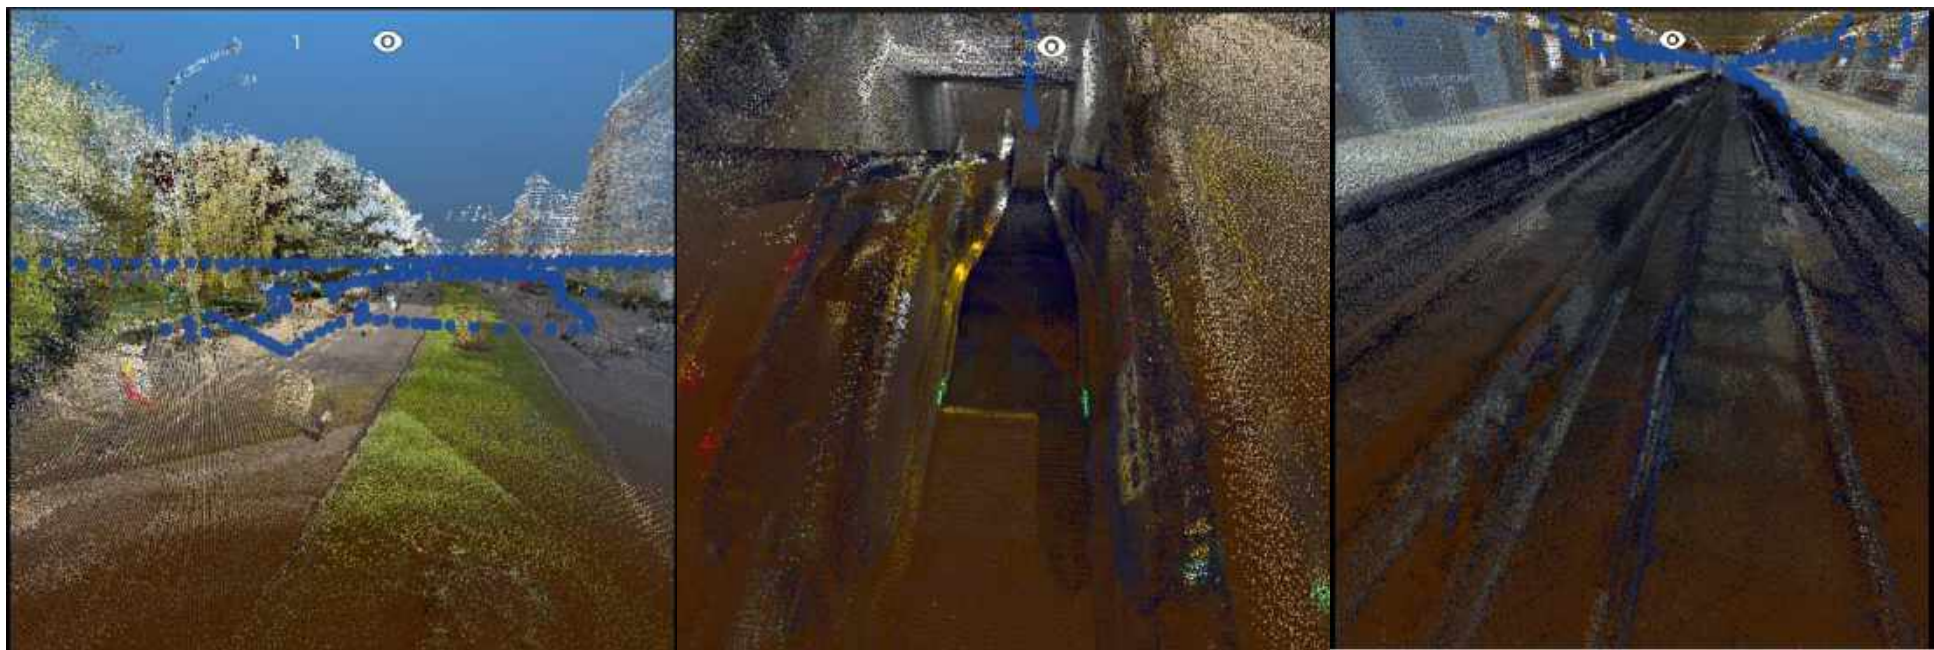

Naviguer dans les images

- Login
- Choix des ressources
- Subdivision de l'écran
- Images (1 - 4)

ORBIT STANDARD VIEWER

BIKE BOX ? CIRB ?

The image is a screenshot of the CYCLO PARKING website. The top navigation bar is yellow and contains the logo on the left, followed by links for "MON COMPTE", "VOIR LES PARKINGS", "FAQ", and "CONTACT". On the right side of the bar, there is a language selector set to "FR". The main content area is split into two parts. On the left is a photograph of a blue metal bike box with a bicycle parked inside. On the right is a map of Brussels, Belgium, overlaid with numerous blue circular markers, each containing a white number representing the number of available parking spots at that location. An orange button in the top right corner of the map area says "DEMANDER UNE PLACE". The map also shows various landmarks and street names in Brussels.

DEMO

ANDERE VOORBEEDEN

Ondergrondse uitrustingen

D'AUTRES EXEMPLES

Installations souterraines

OOK OP HET TERREIN

AUSSI SUR LE TERRAIN

EEN ECHT VIRTUEEL OVERZICHT

UNE VUE REELLEMENT VIRTUELLE

EEN ECHT VIRTUEEL OVERZICHT

UNE VUE REELLEMENT VIRTUELLE

DEMO

<https://vimeo.com/channels/mobilemapping/358642125>

*Click op DEMO om de demo van
Orbit 3DM feature extraction te zien,
onderdeel van Orbit Desktop*