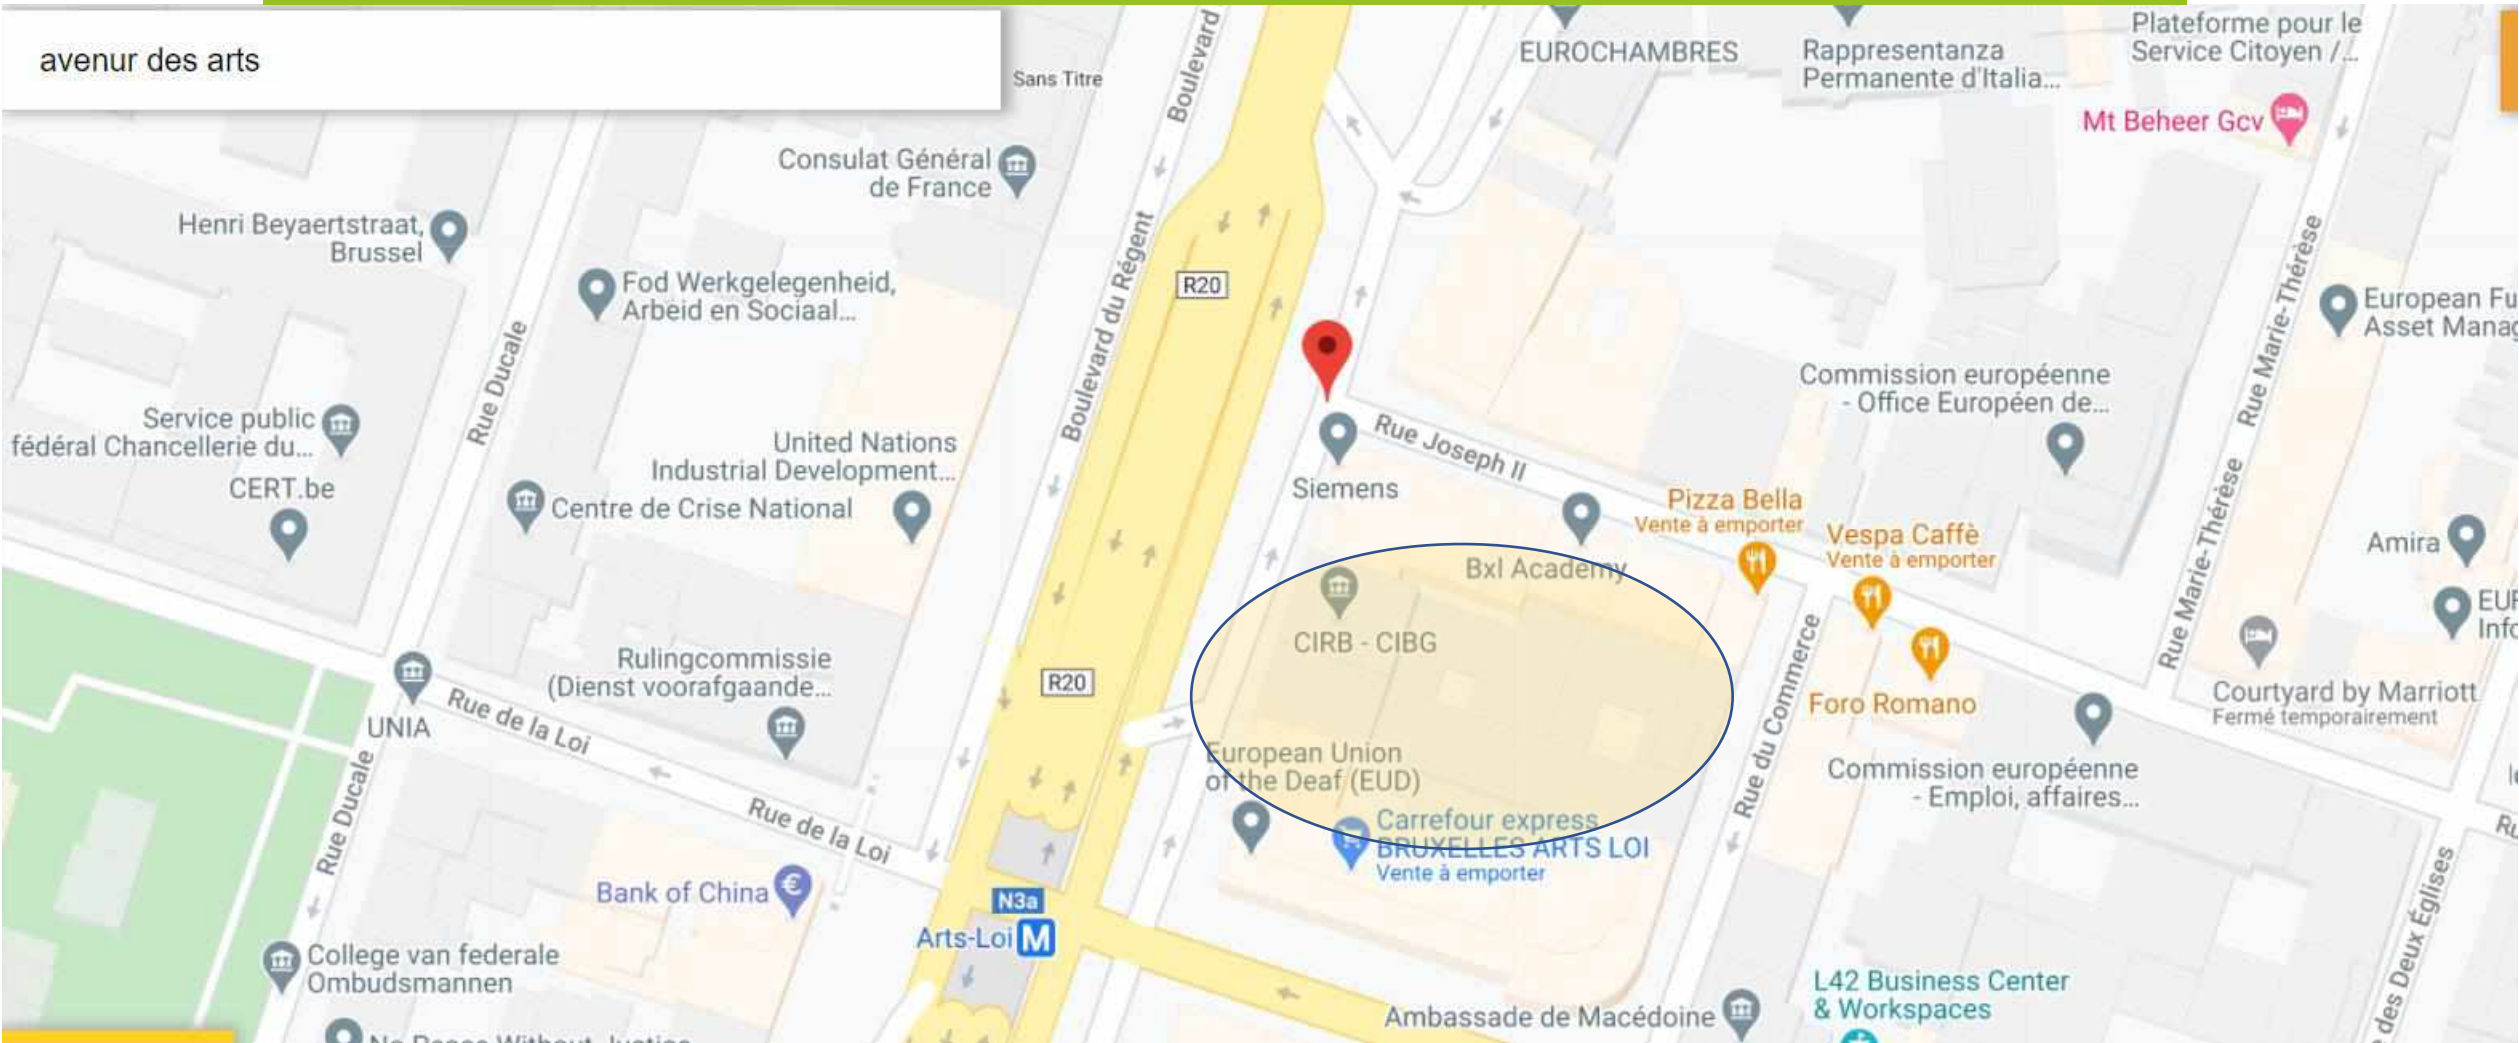

MESURER? INVENTORISER ...
DEPUIS VOTRE BUREAU

In de beelden navigeren

- Login
- Keuze van kaartmateriaal
- Schermindeling
- Beelden (1 - 4)

The screenshot shows the login interface for 3Dmapping cloud. At the top is the logo. Below it is a blue banner with the text 'SIGN IN'. Underneath are two input fields: 'Email' with the value 'cirb@orbitgis.com' and 'Password' with masked characters. A blue 'LOG IN' button is positioned below the password field, and a 'Remember Me' checkbox is at the bottom.

Naviguer dans les images

- Login
- Choix des ressources
- Subdivision de l'écran
- Images (1 - 4)

ORBIT STANDARD VIEWER

BIKE BOX ? CIRB ?

The image is a screenshot of the CYCLO PARKING website. The top navigation bar is yellow and contains the logo on the left, followed by links for "MON COMPTE", "VOIR LES PARKINGS", "FAQ", and "CONTACT". On the right side of the bar, there is a language selector set to "FR". The main content area is split into two parts. On the left is a photograph of a blue metal bike box with a bicycle parked inside. On the right is a map of Brussels, Belgium, overlaid with numerous blue circular markers, each containing a white number representing the number of available parking spots at that location. An orange button in the top right corner of the map area says "DEMANDER UNE PLACE". The map also shows various landmarks and street names in Brussels.