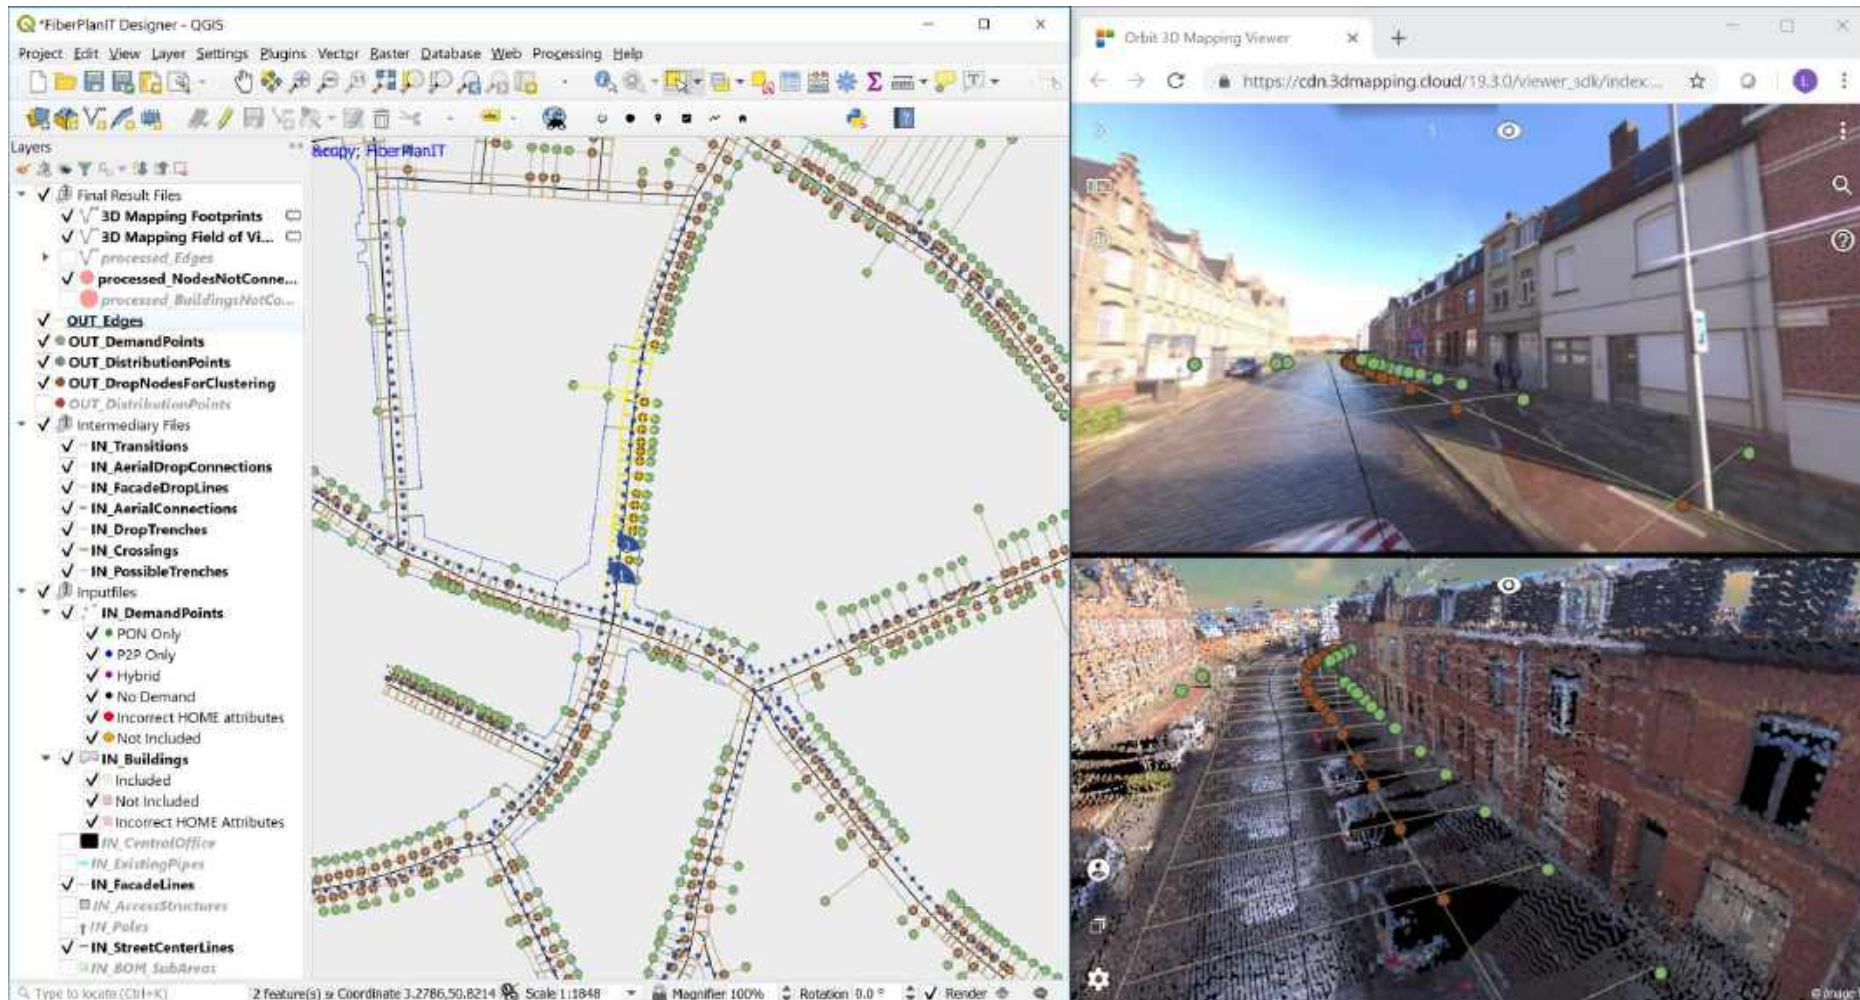

Naviguer dans les images

- Login
- Choix des ressources
- Subdivision de l'écran
- Images (1 - 4)

ORBIT STANDARD VIEWER

BIKE BOX ? CIRB ?

The image is a screenshot of the CYCLO PARKING website. The top navigation bar is yellow and contains the logo on the left, followed by links for "MON COMPTE", "VOIR LES PARKINGS", "FAQ", and "CONTACT". On the right side of the bar, there is a language selector set to "FR". The main content area is split into two parts. On the left is a photograph of a blue metal bike box with a bicycle parked inside. On the right is a map of Brussels, Belgium, overlaid with numerous blue circular markers, each containing a white number representing the number of available parking spots at that location. An orange button in the top right corner of the map area says "DEMANDER UNE PLACE". The map also shows various landmarks and street names in Brussels.

DEMO

ANDERE VOORBEEDEN

Ondergrondse uitrustingen

D'AUTRES EXEMPLES

Installations souterraines

OOK OP HET TERREIN

AUSSI SUR LE TERRAIN

EEN ECHT VIRTUEEL OVERZICHT

UNE VUE REELLEMENT VIRTUELLE

EEN ECHT VIRTUEEL OVERZICHT

UNE VUE REELLEMENT VIRTUELLE

DEMO

<https://vimeo.com/channels/mobilemapping/358642125>

*Click op DEMO om de demo van
Orbit 3DM feature extraction te zien,
onderdeel van Orbit Desktop*