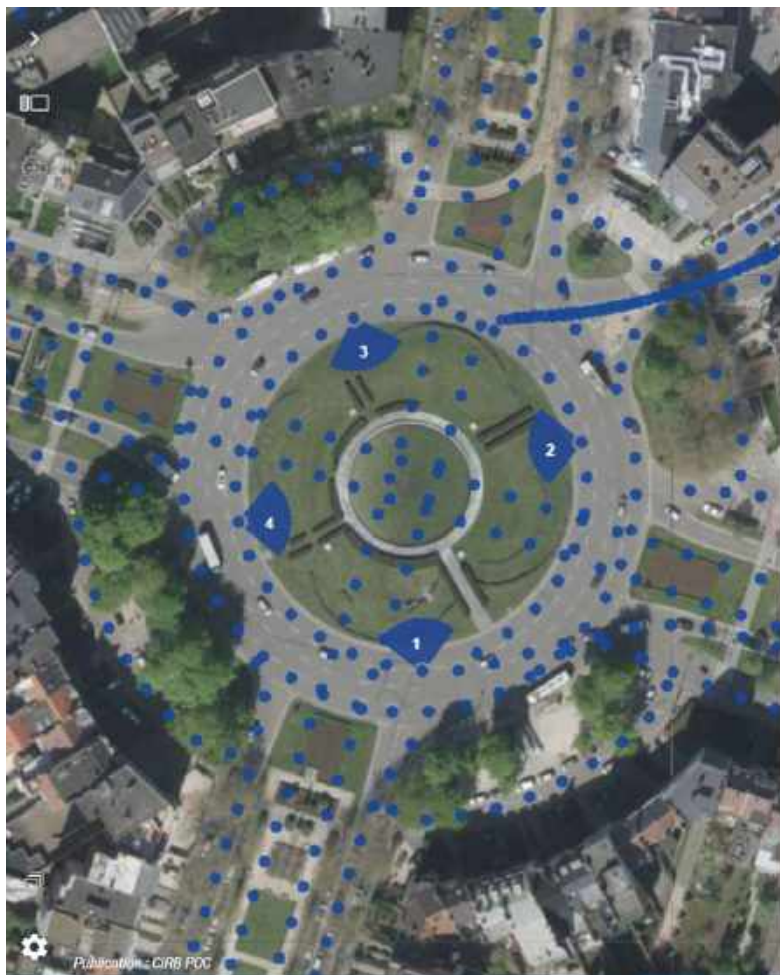

DATA

- OBLIQUES
- ORTHO FOTO
- 3D POINTCLOUD
- 360° PANORAMA
- 3D POINTCLOUD

PLATFORM

- USERS
- STANDARD VIEWER
- DESKTOP
- DATA STORAGE

PLUGIN

FREE

- QGIS
- AUTOCAD MAP 3D
- esri
- MAPGUIDE ENTERPRISE

OP HET TERREIN METEN,
INVENTARISEREN
.... VANUIT UW BUREAU

MESURER? INVENTORISER ...
DEPUIS VOTRE BUREAU

In de beelden navigeren

- Login
- Keuze van kaartmateriaal
- Schermindeling
- Beelden (1 - 4)

The screenshot shows the login interface for 3Dmapping cloud. At the top is the logo. Below it is a blue banner with the text 'SIGN IN'. Underneath are two input fields: 'Email' with the value 'cirb@orbitgis.com' and 'Password' with masked characters. A blue 'LOG IN' button is positioned below the password field, and a 'Remember Me' checkbox is at the bottom.

Naviguer dans les images

- Login
- Choix des ressources
- Subdivision de l'écran
- Images (1 - 4)

ORBIT STANDARD VIEWER

BIKE BOX ? CIRB ?

The image is a screenshot of the CYCLO PARKING website. The top navigation bar is yellow and contains the logo on the left, followed by links for "MON COMPTE", "VOIR LES PARKINGS", "FAQ", and "CONTACT". On the right side of the bar, there is a language selector set to "FR". The main content area is split into two parts. On the left is a photograph of a blue metal bike box with a bicycle parked inside. On the right is a map of Brussels, Belgium, overlaid with numerous blue circular markers, each containing a white number representing the number of available parking spots at that location. An orange button in the top right corner of the map area says "DEMANDER UNE PLACE". The map also shows various landmarks and street names in Brussels.

DEMO

ANDERE VOORBEEDEN

Ondergrondse uitrustingen

D'AUTRES EXEMPLES

Installations souterraines

OOK OP HET TERREIN

AUSSI SUR LE TERRAIN

EEN ECHT VIRTUEEL OVERZICHT